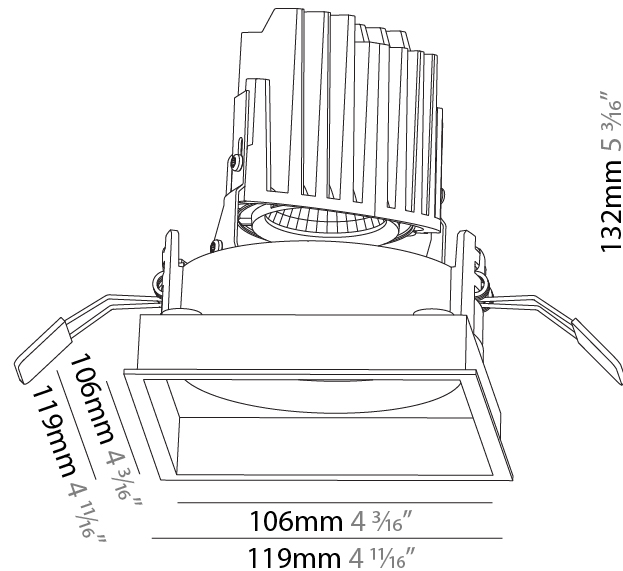

PHYSICAL

Shape: Square
Length (mm): 119
Length (in): 4 ¹¹/₁₆
Width (mm): 119
Width (in): 4 ¹¹/₁₆
Depth (mm): 132
Depth (in): 5 ³/₁₆
Ceiling Thickness (mm): 10 / 12.5 / 15
Ceiling Thickness (in): 3/8 or 1/2 or 9/16
Min. Recessing Depth (mm): 200
Min. Recessing Depth (in): 7 ⁷/₈
Light Distribution: Adjustable / Downlight
Weight (kg): 0.544
Weight (lbs): 1.2
Fixture Finish: SSR / BKV / CWI / CRY / HAB / LAG / UFT / ITA / RUA / RUR / MIC / FTG / MYG / TWT / LOD / PUS / FRO / FUP / KIA / POP / BLS / SPG / MEY / GOH / GUM / CHC / COM / ABZ / JAG / OBR / MOS / ROR
Fixture Material: Aluminum Die Cast
Cut-out Measurements: 114mm / 4 1/2" x 114mm / 4 1/2"

ELECTRICAL

Lamp Type: LED (Zhaga Standard)
Input Wattage (W): 13.2 / 16.5
Total Output Wattage (W): 12 / 14
Dimming: Tri-Mode (Non-Dimming and Phase Dimming (120Vac only) and 0-10V Dimming)
Driver Included: No
Driver Location: Recessed Housing
Driver Type: Constant Current - Universal
Driver Class: Class 2
Housing: See components
Input Voltage (V): 120 - 277
Constant Current (MA): 350

LED

Number of LEDs: 1
Color Temperature (°K): 2700 / 3000 / 3500 / 4000
Max. Delivered Lumen (lm): 850 / 950 / 1019 / 1040
Nominal Lumen (lm): 960 / 1070 / 1156 / 1180
CRI: >90 CRI
Lamp Life (hrs): 50000

OPTICAL

Reflector°: 10
Adjustability: Rotational 355°; Tilt 30°

RATINGS AND CERTIFICATIONS

Certified By: Certified for North American Standards
IP rating: IP20